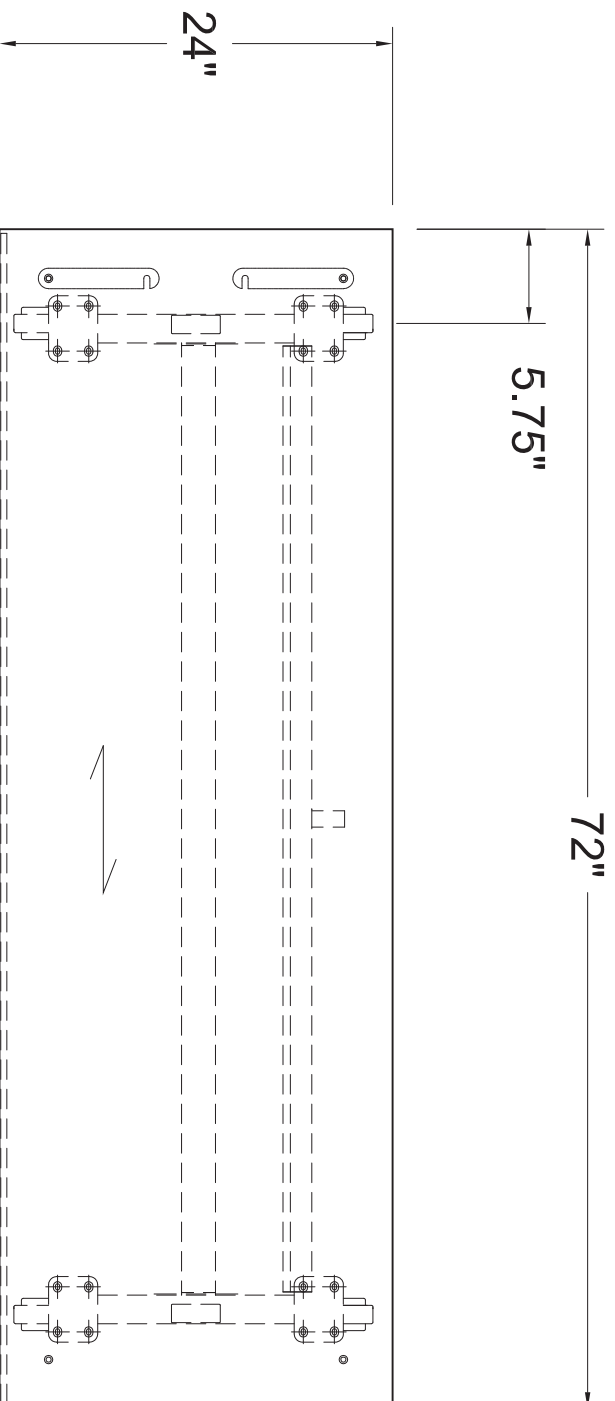

PLAN VIEW

72" x 24" METRONOME FLIP TOP TABLE

THIS DRAWING IS CONFIDENTIAL AND PROPRIETARY. NO PART OF THIS DRAWING MAY BE COPIED, DISCLOSED TO ANY THIRD PARTY OR USED FOR ANY PURPOSE WITHOUT THE EXPRESS WRITTEN AUTHORIZATION OF NIENKAMPER FURNITURE & ACCESSORIES